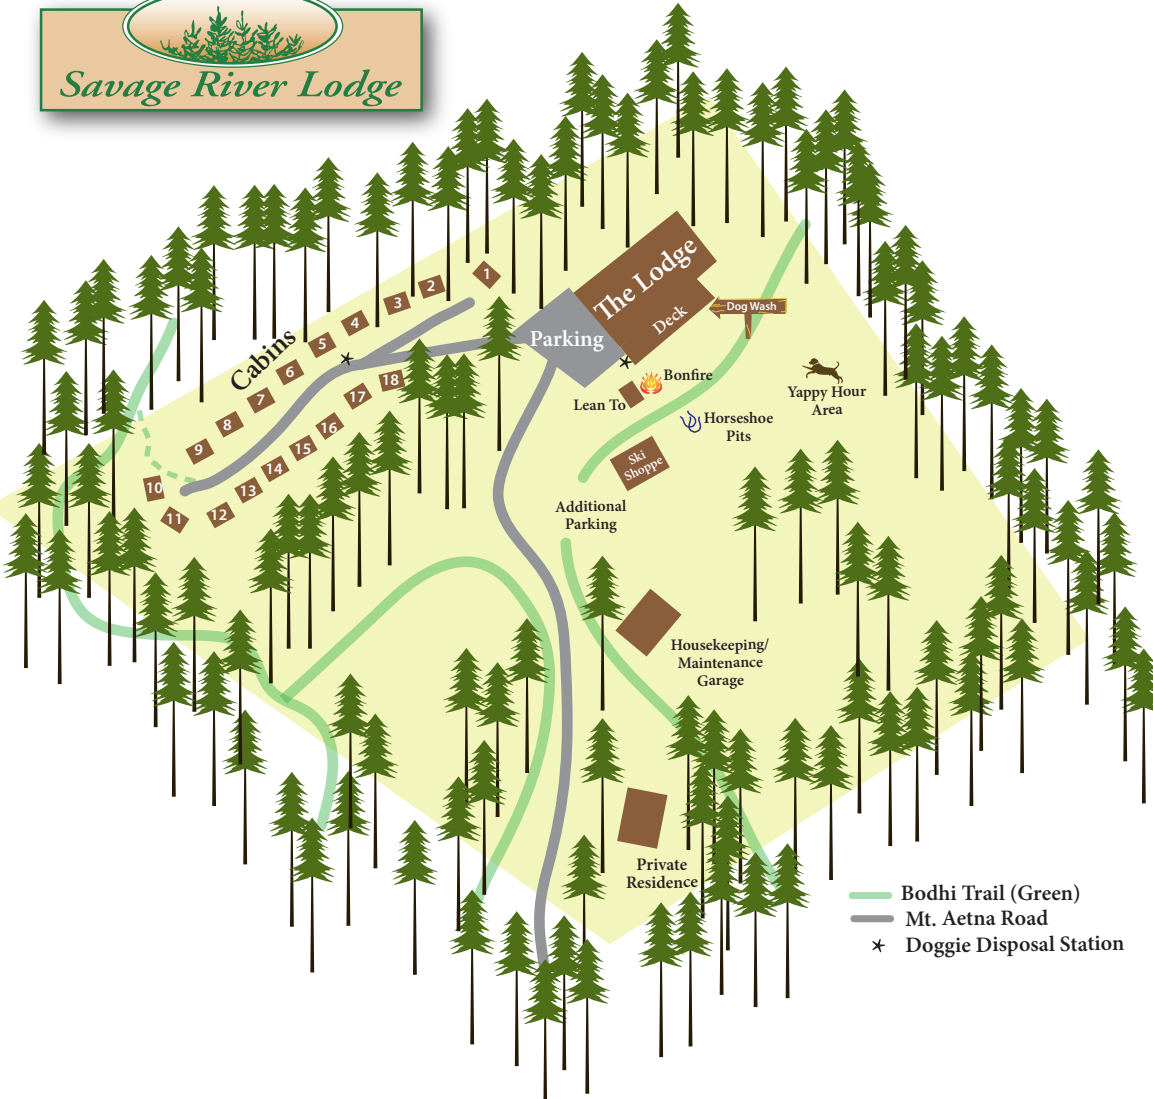

*Savage River Lodge*

-  Bodhi Trail (Green)
-  Mt. Aetna Road
-  Doggie Disposal Station